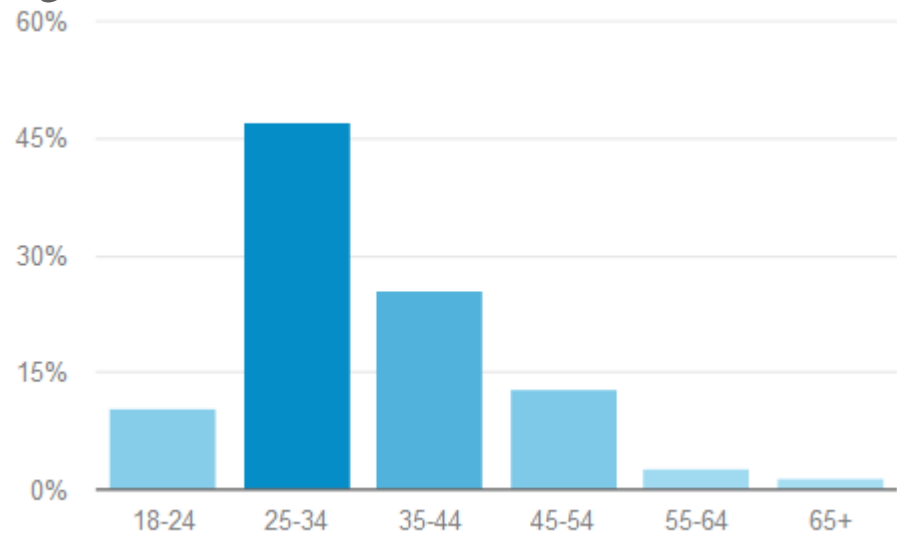

August 2015 - August 2016

52% New sessions

29,773 page views

3,345 users

7:38 Average session duration

4.61 pages per session

ISS-EWATUS

The users

Age

Gender

Returning users

■ New Visitor ■ Returning Visitor

New users by country

ISS-EWATUS

Social Media Influence

Instagram: