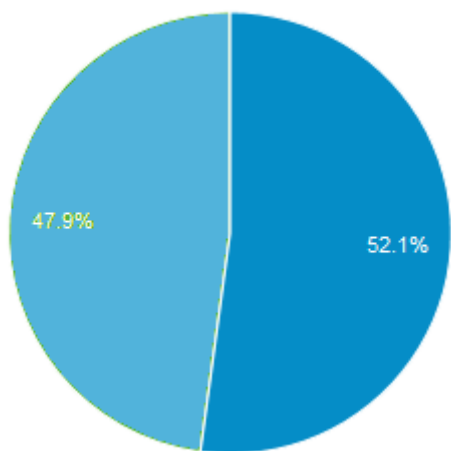

August 2015 - August 2016

52% New sessions

29,773 page views

3,345 users

7:38 Average session duration

4.61 pages per session

ISS-EWATUS

The users

Age

Gender

Returning users

■ New Visitor ■ Returning Visitor

New users by country

ISS-EWATUS

Social Media Influence

Instagram: