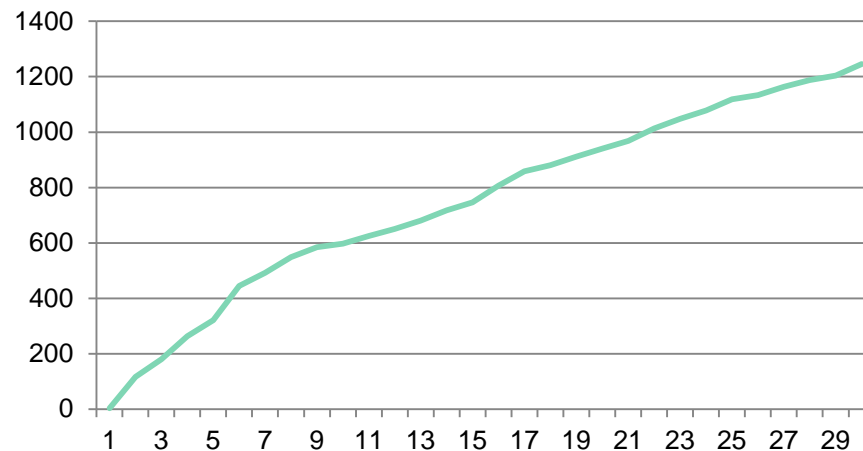

Twitter:

Followers