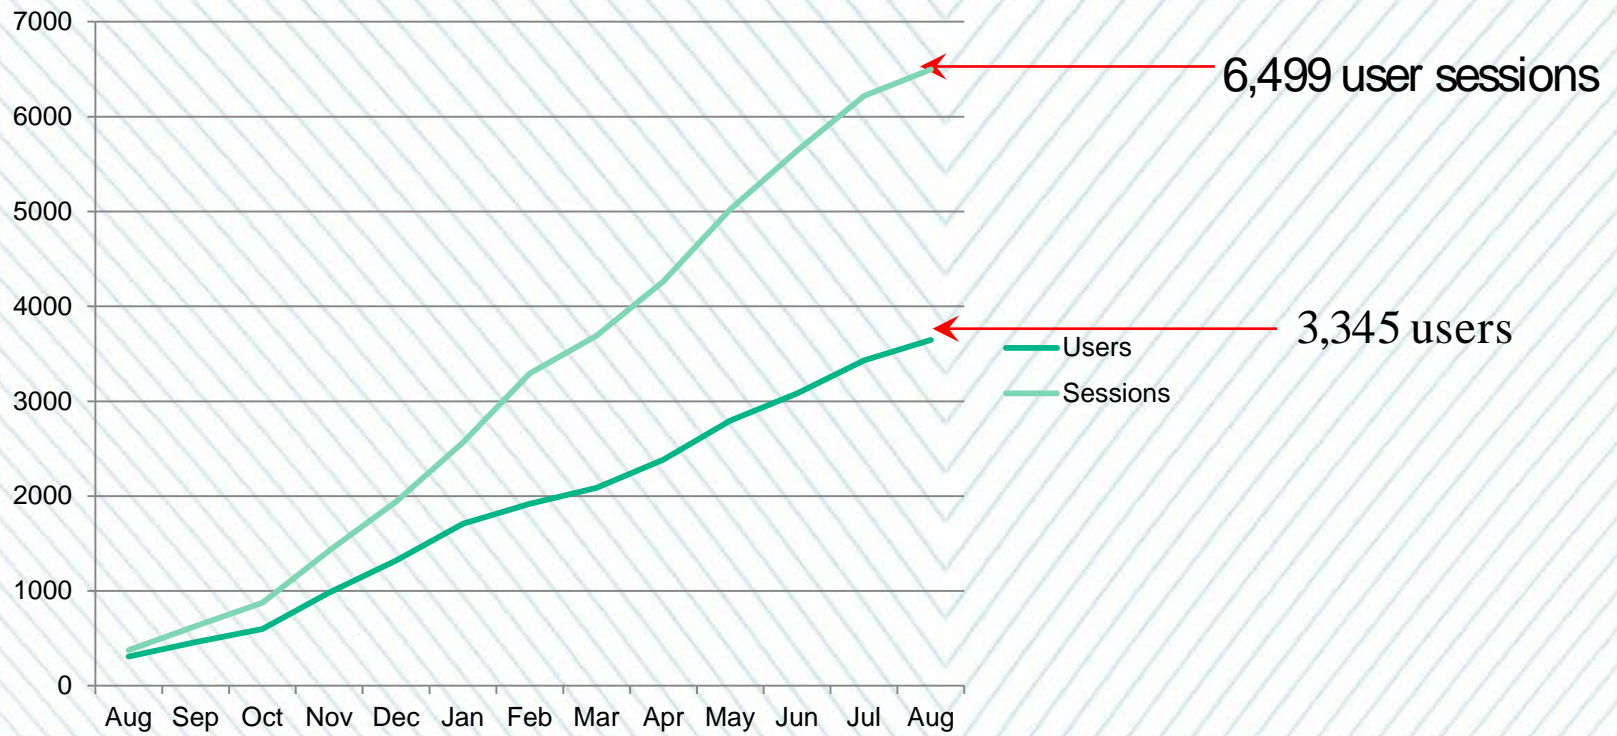

ISS-EWATUS

Dissemination

ISS-EWATUS

Objective

Site visits

User uptake

User input

ISS-EWATUS

August 2015 - August 2016

52% New sessions

29,773 page views

3,345 users

7:38 Average session duration

4.61 pages per session

ISS-EWATUS

The users