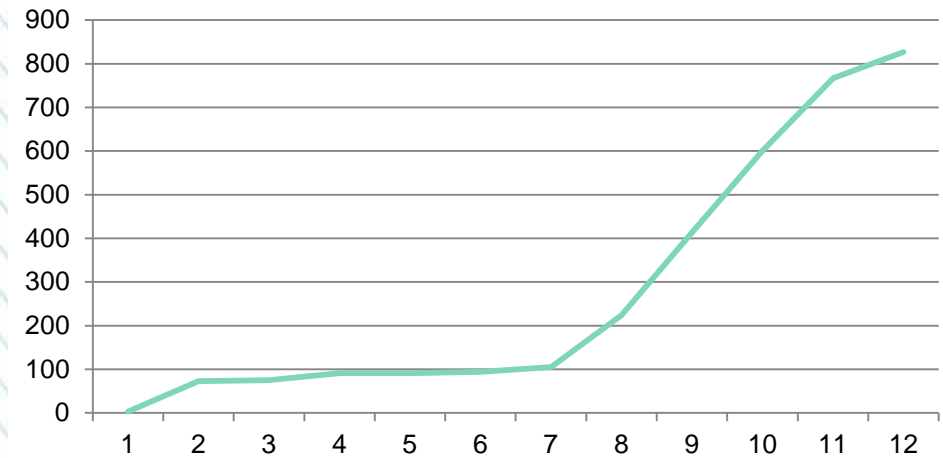

Facebook:

Followers