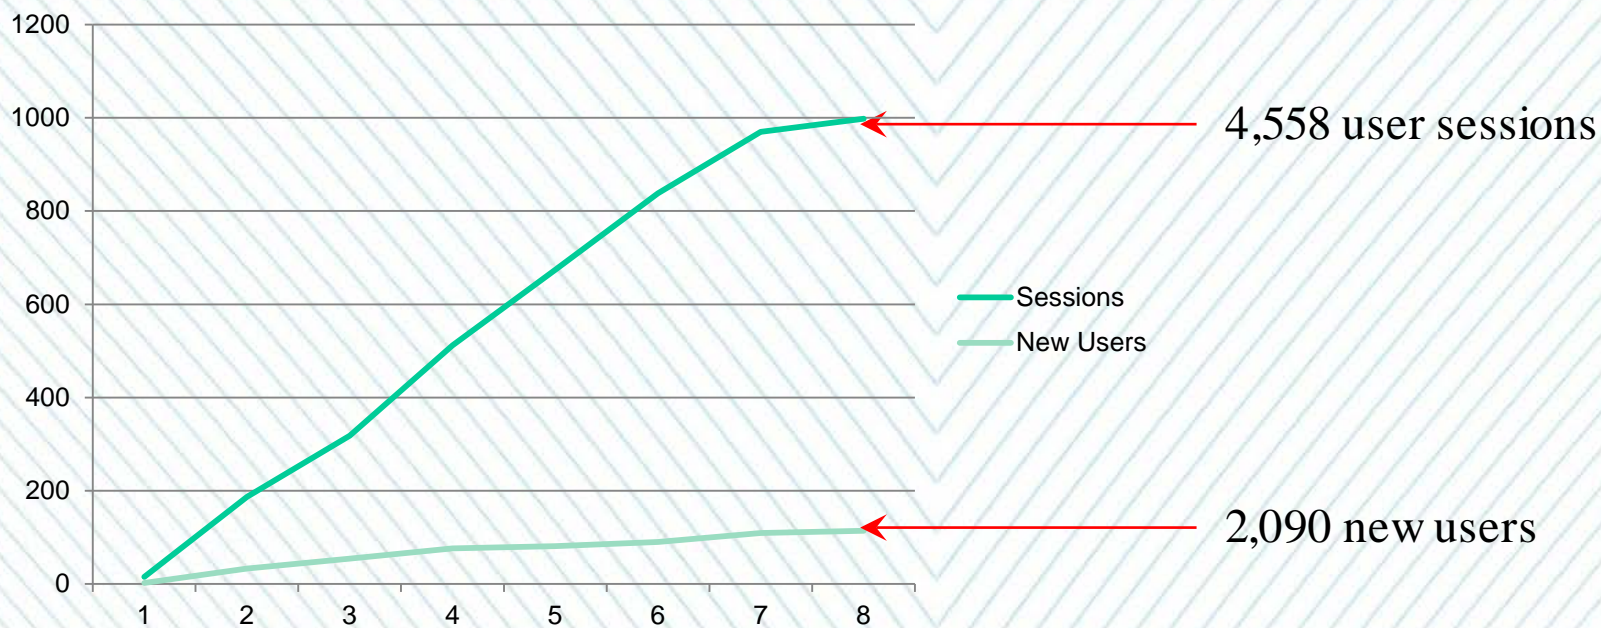

Age

Gender

Returning users

■ New Visitor ■ Returning Visitor

New users by country

ISS-EWATUS

Social Media Influence

Instagram:

Followers

Facebook:

Followers

Twitter:

Followers

red funding from the European Union's
or research, technological development
ition under grant agreement no 619228

January 2016 - August 2016

Members & Contributions

August 2015 – August 2016

163 members

201 images and tips

67,436 points

425 entries into the Water Diary

ISS-EWATUS

Offline Campaigns

The power of prizes