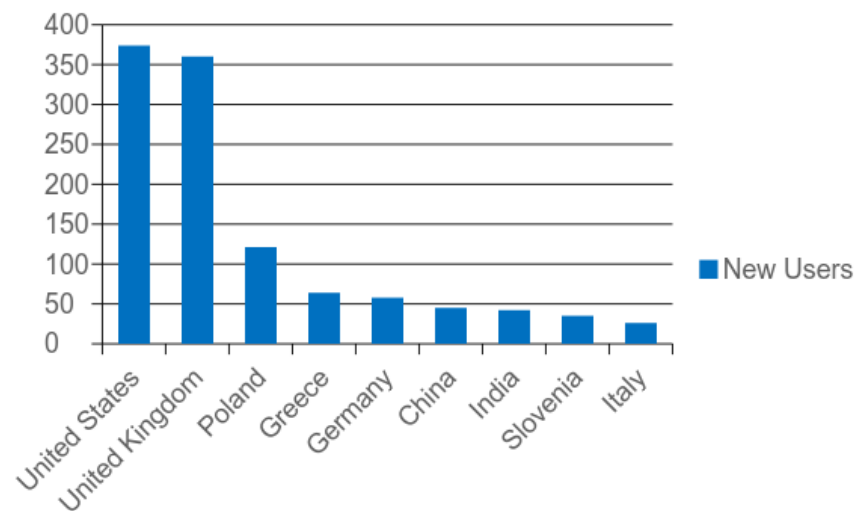

August 2015 - August 2016

52% New sessions

29,773 page views

3,345 users

7:38 Average session duration

4.61 pages per session

ISS-EWATUS

The users

Age

Gender

Returning users

■ New Visitor ■ Returning Visitor

New users by country

ISS-EWATUS

Social Media Influence

Instagram: