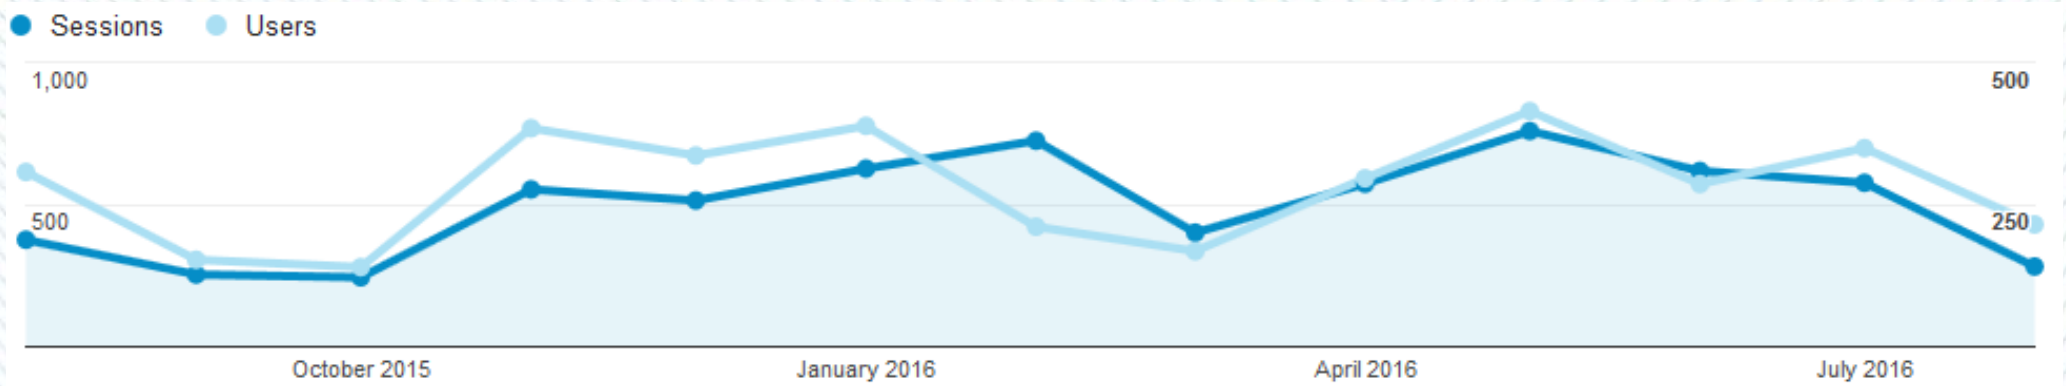

ISS-EWATUS

Dissemination

ISS-EWATUS

Objective

Site visits

User uptake

User input

ISS-EWATUS

August 2015 - August 2016

52% New sessions

29,773 page views

3,345 users

7:38 Average session duration

4.61 pages per session

ISS-EWATUS

The users