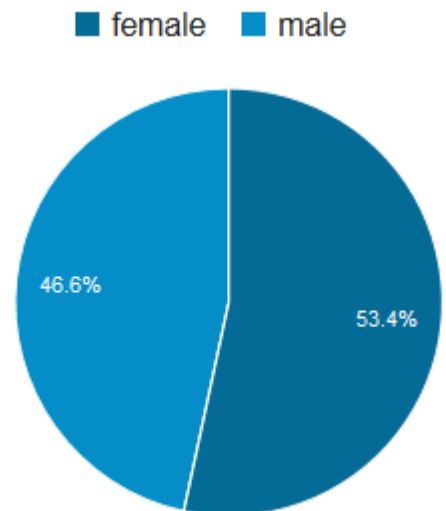

August 2015 - August 2016

52% New sessions

29,773 page views

3,345 users

7:38 Average session duration

4.61 pages per session

ISS-EWATUS

The users

Age

Gender

Returning users

■ New Visitor ■ Returning Visitor

New users by country

ISS-EWATUS

Social Media Influence

Instagram: