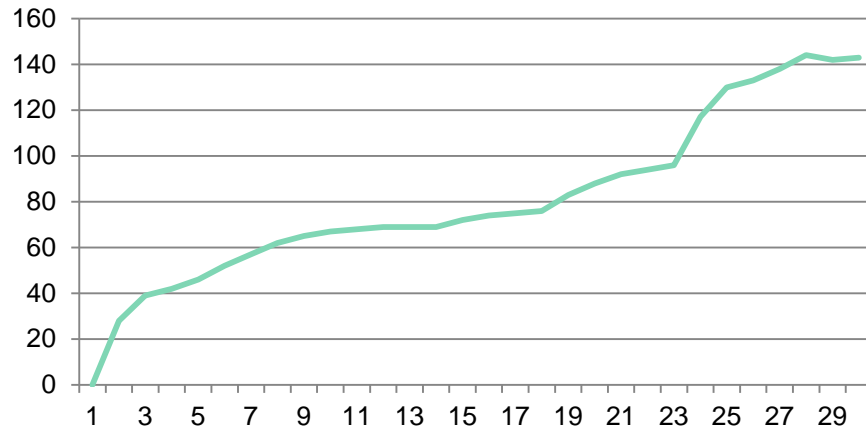

ISS-EWATUS

Social Media Influence

Instagram:

Followers